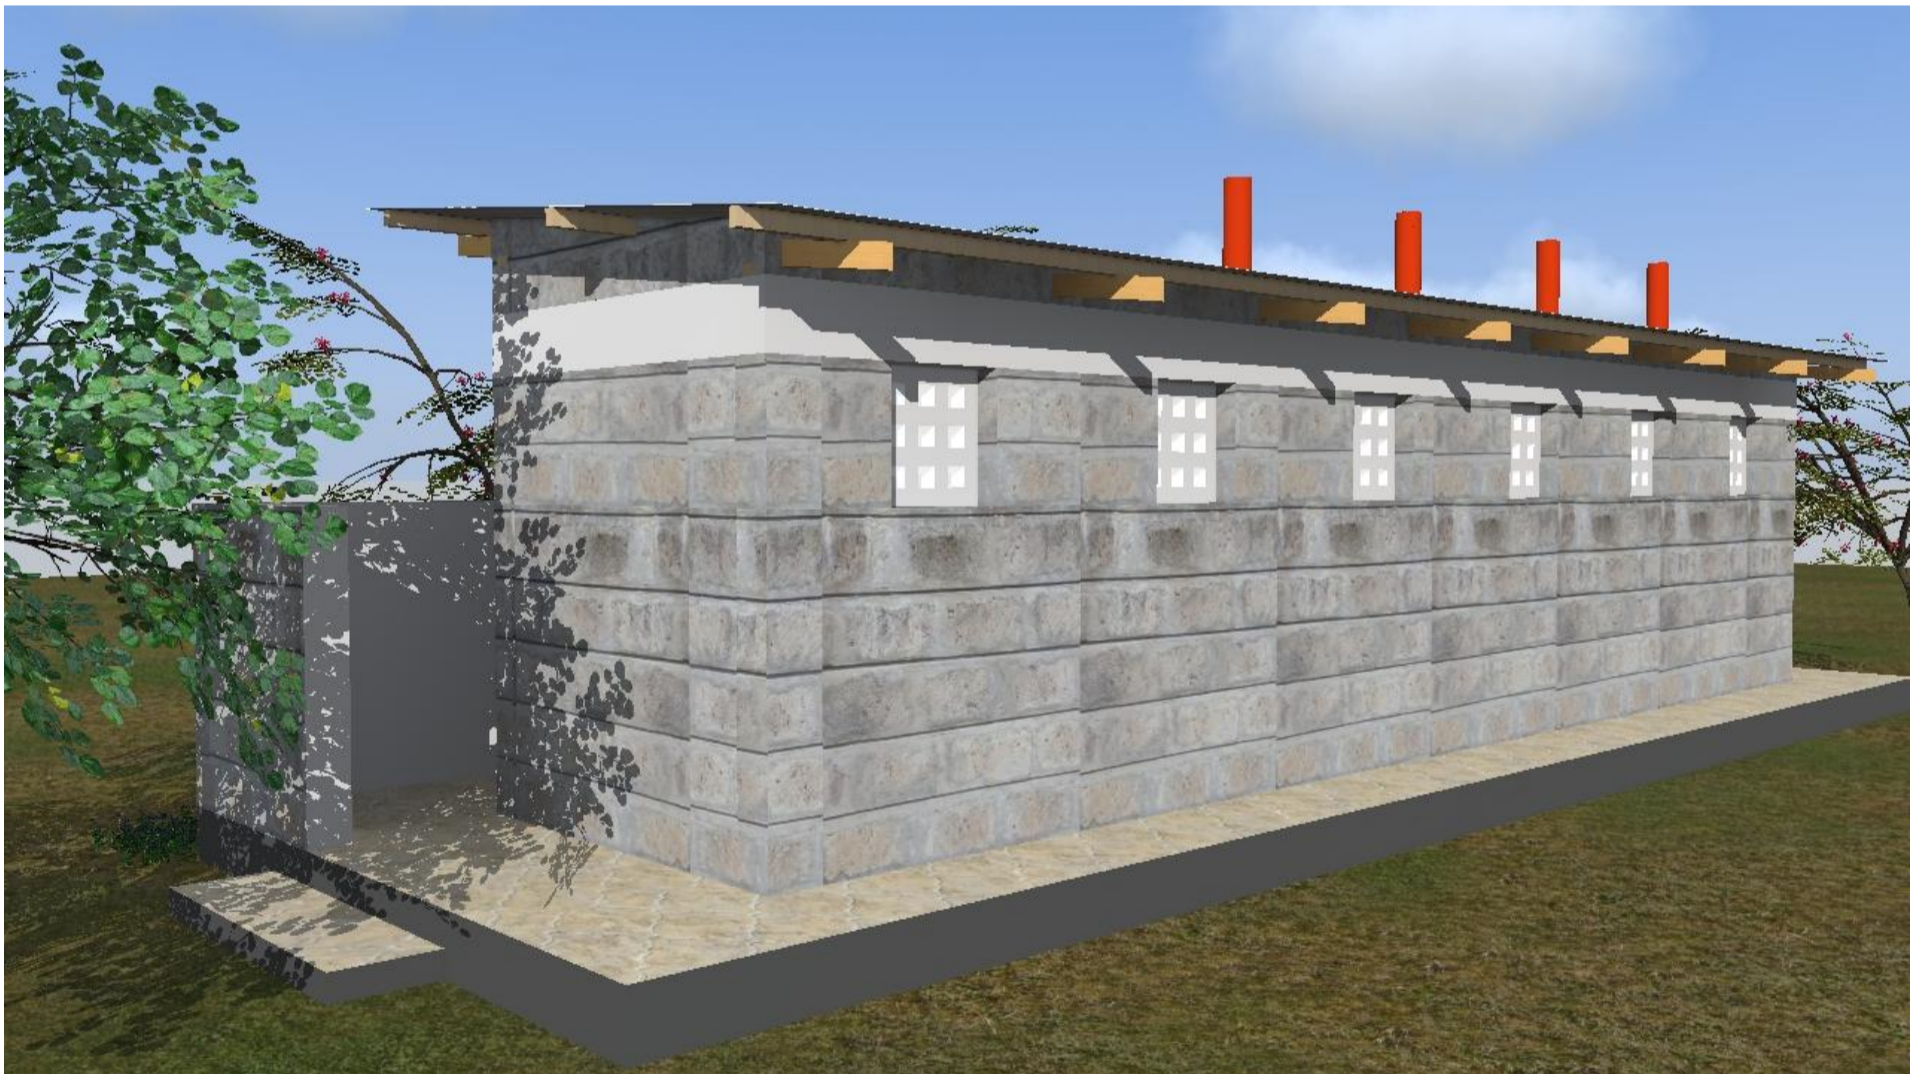

STORE VIEW 1

STORE VIEW 2

PROJECT:	PROPOSED CONSTRUCTION OF STANDARD GRAINS STORAGE FACILITY		
TITLE:	3D's IMPRESSION	DESIGNED BY:	Eng. Musungu
DATE:	JULY, 2021	Rendered by	Francis. K Ngigi
		 Ministry of Agriculture, Livestock, fisheries & Cooperatives. Kenya cereals enhancement programme-resilient agricultural livelihood window (KCEP- CRAL)	

OFFICE VIEW 1

OFFICE VIEW 2

PROJECT:	PROPOSED CONSTRUCTION OF STANDARD GRAINS STORAGE FACILITY		
TITLE:	3D's IMPRESSION	DESIGNED BY:	Eng. Musungu
DATE:	JULY, 2021	Rendered by	Francis. K Ngigi
		 Ministry of Agriculture, Livestock, fisheries & Cooperatives. Kenya cereals enhancement programme- resilient agricultural livelihood window (KCEP- CRAL)	

DRYER SHED VIEW 1

DRYER SHED VIEW 2

PROJECT:	PROPOSED CONSTRUCTION OF STANDARD GRAINS STORAGE FACILITY		
TITLE:	3D's IMPRESSION	DESIGNED BY:	Eng. Musungu
DATE:	JULY, 2021	Rendered by	Francis. K Ngigi
		 Ministry of Agriculture, Livestock, fisheries & Cooperatives. Kenya cereals enhancement programme- resilient agricultural livelihood window (KCEP- CRAL)	

PIT LATRINE VIEW 1

PIT LATRINE VIEW 2

PROJECT:	PROPOSED CONSTRUCTION OF STANDARD GRAINS STORAGE FACILITY		
TITLE:	3D's IMPRESSION	DESIGNED BY:	Eng. Musungu
DATE:	JULY, 2021	Rendered by	Francis. K Ngigi
		 Ministry of Agriculture, Livestock, fisheries & Cooperatives. Kenya cereals enhancement programme-resilient agricultural livelihood window (KCEP- CRAL)	